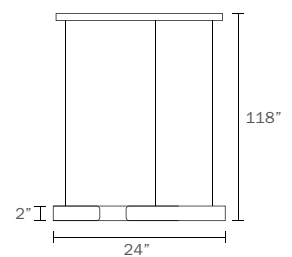

5373-860RP-BRG-3

brush rose gold - white base