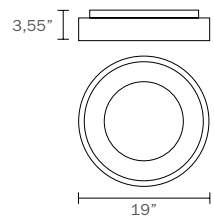

CHICAGO

5304-840RC-ALU-3

brush aluminum