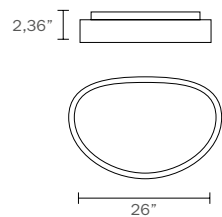

FLORIDA

5355-848RC-WH-3

matte white

5355-848RC-SIL-3

brush aluminum