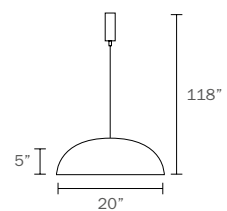

brush brown gold

5357-850RP-BK-CP-3

*matte black and brown
and patinated copper*