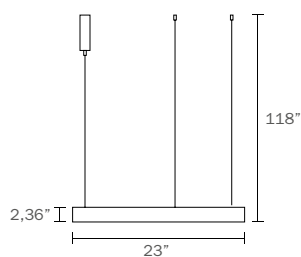

ALASKA

5367-848RPP-BK-3

matte black