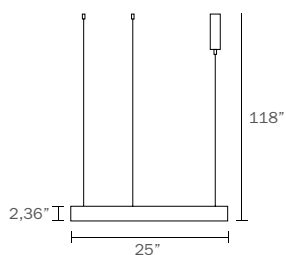

FLORIDA

5355-848RPP-SLV-3

brush aluminum

5355-848RPP-WH-3

matte white

5355-860RPP-WH-3

matte white