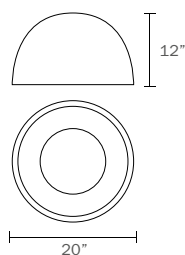

LONDON

5610-840RC-WH/WD-3

matte white and inner wood