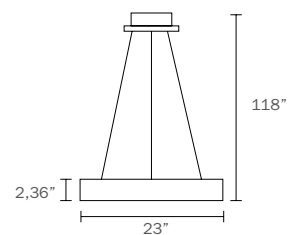

ALASKA

5367-848ROP-BG-3

brush gold

5367-848ROP-BBC-3

brush brown coffee