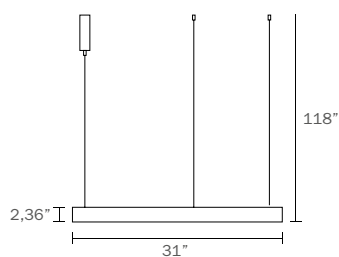

5367-860RPP-BK-3

matte black