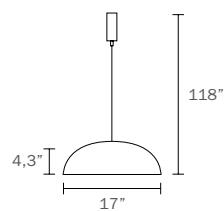

NORUEGA

5357-840RP-BBG-3

brush brown gold

5357-840RP-BK-CP-3

*matte black and brown
and patinated copper*

5357-850RP-BBG-3