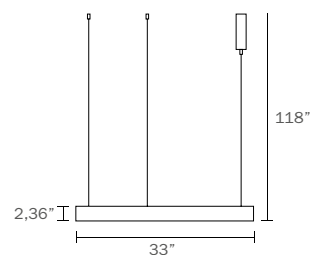

5355-848RPP-WH-3

5355-860RPP-WH-3

FLORIDA

5355-848RPP-SLV-3

brush aluminum

5355-848RPP-WH-3

matte white

5355-860RPP-WH-3

matte white