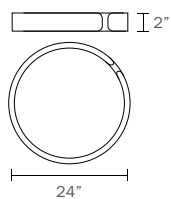

TOKIO

5373-840RC-BG-3

brush gold

5373-840RC-BK-3

matte black