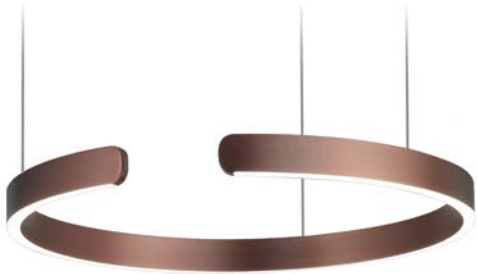

24-25

TOKIO

04-05

TOKIO

06-07

5373-860RP-BRG-3

5373-860RP-BG-3

5373-860RP-WH-3

5373-860RP-BK-3

TOKIO

5373-860RP-WH-3

sandy white - white base

5373-860RP-BK-3

sandy black - white base

5373-860RP-BG-3

brush gold - white base

5373-860RP-BRG-3

brush rose gold - white base

Circular ring pendant LED light, with an aluminum frame finished in sandy white, sandy black, brush gold or brush rose gold with matte white steel base; the suspended circular profile emits a soft luminance downward from the perimeter silicone diffuser and at the same time within the aluminum extrusion is a secondary set of dimmable LED lights sending the ambient lighting towards the ceiling. Using a c-shaped outline, the Tokyo series creates a unique effect.

A circular flush mount LED light, with an aluminum frame finished in matte black or brush gold, emits soft downward lighting from the continuous perimeter opal silicone diffuser. Inside the aluminum extrusion is a set of dimmable LED lights that radiate warm ambient lighting. Using a c-shaped outline, the Tokyo series creates a unique effect.