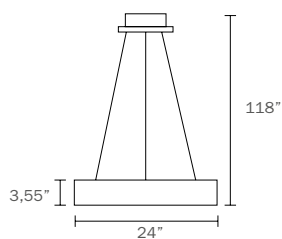

CHICAGO

5304-850SQ-BK-3

matte black

5304-850SQ-ALU-3

brush aluminum