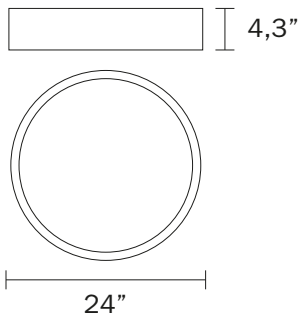

## Barcelona BIG

5601-860RC-WD-CCT

#### PRODUCT DESCRIPTION

The Barcelona flush mount series consists of sleek round integrated LED ceiling lights available in 18 inch and 24 inch sizes. Finished with a painted natural wood, these ceiling lights are a perfect fit for your modern, contemporary, or rustic decor. Constructed of high quality steel and a premium acrylic diffuser, the Barcelona flush mount series is easy to install and sure to last.

#### FEATURES

**Category:** Ceiling indoor-lighting / Flush Mount  
**Style:** contemporary/modern  
**Lumens:** 4800lm  
**Measurement:** diameter 24" / height 4,3"  
**Finish:** Wood  
**LED Color temperature:** 2 CCT by switch 3000/4000 Kelvin  
**CRI:** 90  
**Light source:** Integrated LED, 60 Watts  
**Input:** 120 VAC, 50/60Hz  
**TRIAC Dimming:** 100-10%  
**Location:** Dry  
**Rated Life:** 50000 Hours  
**Construction:** Aluminum body with acrylic diffuser  
**Driver:** concealed within the fixture  
**Manufactured in:** China  
**Safety Rating:** ETL Listed  
**Warranty:** 3 Years