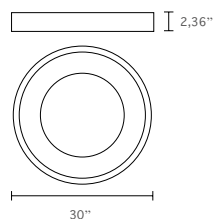

CCT 3000-4000K

matte white