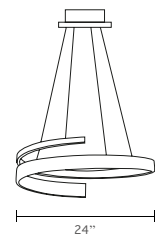

# NEW YORK

5714-848ROP-BK-3

*matte black*

The New York LED Pendant Light features a modern 24" diameter circular spiral "ring" design with an empty center light that shines indirectly downward. Constructed of a sturdy aluminum frame with a premium acrylic diffuser, the suspended circular profile emits a soft downward luminance. This pendant light is adjustable, can be hung in height and is available in matte black finished. The canopy is finished to match the accessory. Designed in Argentina, this pendant lamp is a perfect complement to your modern or contemporary decor.