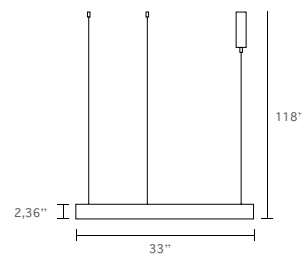

5355-848RPP-WH-3

5355-860RPP-WH-3

FLORIDA

5355-848RPP-SLV-3

brushed aluminum

5355-848RPP-WH-3

matte white

5355-860RPP-WH-3

matte white