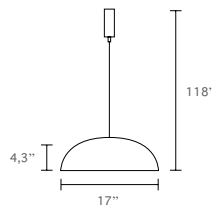

NORUEGA

5357-840RP-BBG-3

brushed light gold

5357-840RP-BK-CP-3

matte black and copper

5357-850RP-BBG-3