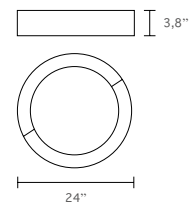

dark wood

5647-850RC-BK/DWD-CCT

dark wood and matte black