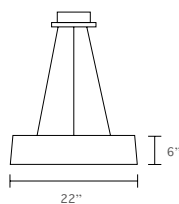

5655-850RC-WH/WD-CCT

matte white and inner wood

5655-850RC-BK/WD-CCT

matte black and inner wood