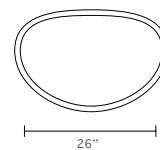

FLORIDA

5355-848RC-WH-CCT

matte white

5355-848RC-SLV-CCT

brushed aluminum