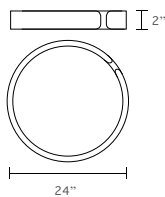

TOKIO

5373RC-840RC-BG-3000-TR

brushed gold

5373RC-840RC-BK-3000-TR

matte black

5373RC-840RC-SLV-3000-TR

silver

5373RC-840RC-WH-3000-TR

matte white