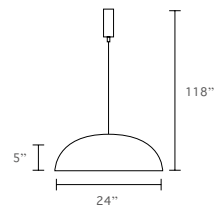

brushed light gold

5357-850RP-BK-CP-3

matte black and copper