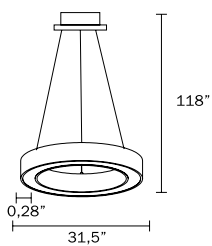

BERLIN

5342-860ROP-WH-TR-CCT

matte white