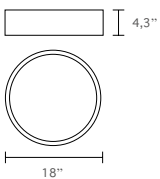

BARCELONA

5601-840RC-WH-GD-3000-TR

matte white and inner champagne gold