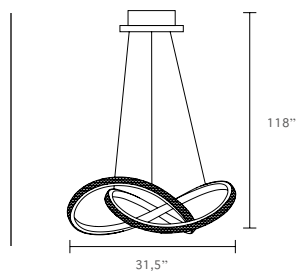

PARIS

5612-884-BG-TR-CCT

brushed gold

5612-884-BK-TR-CCT

matte black