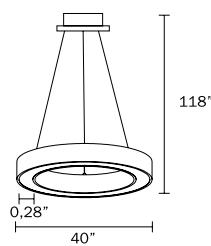

5342-872ROP-WH-TR-CCT

matte white