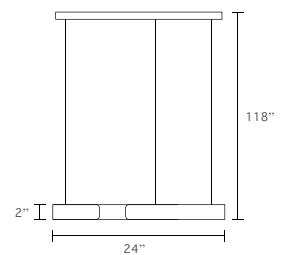

TOKIO

5373-860RP-WH-3
matte white - matte white base

5373-860RP-BK-3
matte black - matte white base

5373D-830/30RP-SLV-3000-TR
silver - matte white base

5373-860RP-BG-3
brushed gold - matte white base

5373-860RP-BRG-3
brushed coffee - matte white base