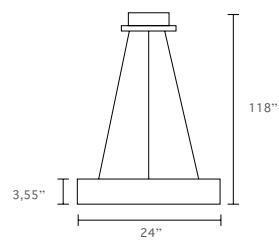

CHICAGO

5304-850SQ-ALU-3

brushed aluminum