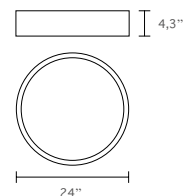

5601-860RC-WH/WD-3

matte white and inner wood

5601-860RC-WH/WD-CCT

matte white and inner wood

5601-860RC-BK/WD-CCT

matte black and inner wood