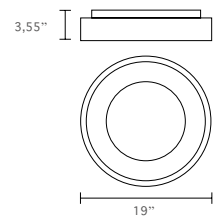

CHICAGO

5304-840RC-ALU-3

brushed aluminum