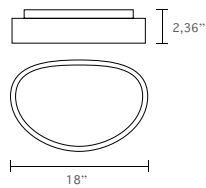

5355-838RCS-WH-CCT

5355-838RCS-BG-CCT

FLORIDA

5355-838RCS-WH-CCT

matte white

5355-838RCS-BK-CCT

matte black

5355-838RCS-BG-CCT

brushed gold