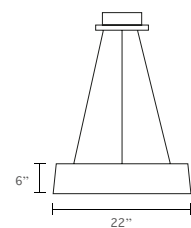

5636-850ROP-WH/CGD-CCT

BUENOS AIRES

5636-850ROP-WH/CGD-CCT

matte white and inner champagne gold

5636-850ROP-BK/CGD-CCT

matte black and inner champagne gold

5636-850ROP-WD-CCT

wood

5636-850ROP-DWD-TR-CCT

dark wood