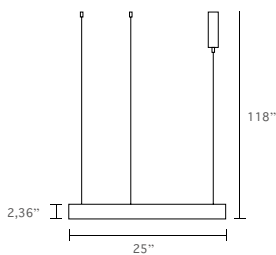

FLORIDA

5355-848RPP-SLV-3

brushed aluminum

5355-848RPP-WH-3

matte white

5355-860RPP-WH-3

matte white