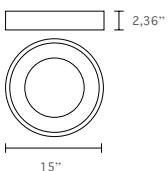

ALASKA

5367-830RC-WH-TR CCT 3000-4000K

matte white

5367-830RC-BK-TR CCT 3000-4000K

matte black

5367-830RC-BG-TR CCT 3000-4000K

brushed gold

5367-830RC-SLV-TR CCT 3000-4000K

silver

5367-838RC-WH-TR CCT 3000-4000K