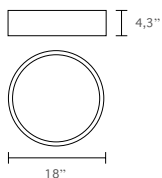

BARCELONA

5601-840RC-WH/WD-TR-CCT

matte white and inner wood

5601-840RC-BK/WD-CCT

matte black and inner wood