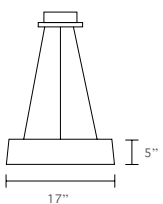

TORONTO

5655-838RC-WH/WD-CCT

matte white and inner wood

5655-838RC-BK/WD-CCT

matte black and inner wood