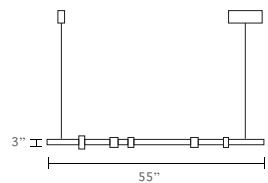

SPAIN

FD2152-5S-BG

brushed gold

FD2152-5S-BK

matte black