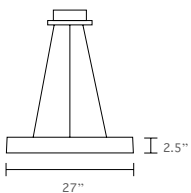

ITALY

FD2268-1M-BG

brushed gold

FD2268-1M-BK

matte black