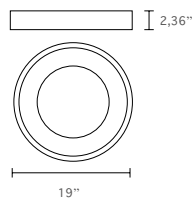

matte white

5367-838RC-BK-3 3000K

5367-838RC-BK-TR CCT 3000-4000K

matte black

5367-838RC-BG-TR 3000-4000K

brushed gold

5367-860RC-WH-TR