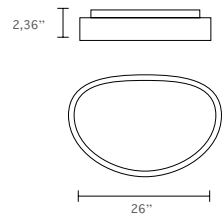

FLORIDA

5355-848RCS-BK-CCT

matte black

5355-848RCS-BG-TR-CCT

brushed gold