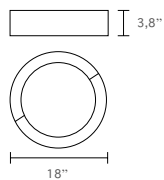

BRAZIL

5647-840RC-DWD-CCT

dark wood

5647-840RC-DWD-CCT

dark wood and matte black

5647-850RC-DWD-CCT