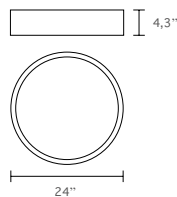

5601-860RC-WH-GD-3000-TR

matte white and inner champagne gold