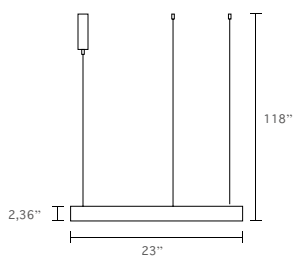

ALASKA

5367-848RPP-BK-3

matte black