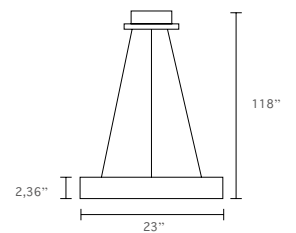

ALASKA

5367-848ROP-BG-TR-CCT

brushed gold

5367-848ROP-BBC-3

brushed brown coffee