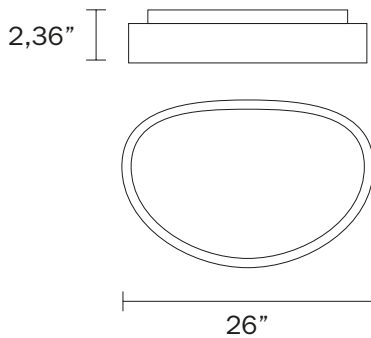

Project: _____

Location: _____

Fixture Type: _____

AVAILABLE FINISHES

Florida 1

5355-848RCS-BK-CCT

PRODUCT DESCRIPTION

The Florida 1 flush mount ceiling light features a one-of-a-kind rounded triangular design highlighting a minimalist design with soft lines in a classic geometric shape. Perfectly diffused warm white (3000K) and Neutral White (4000k) by CCT Switch light shines through the premium acrylic diffuser towards the center in the fixture, again highlighting the unique shape while indirectly lighting your space below. Constructed of a robust aluminum frame, this integrated LED ceiling mount is offered in a matte black, matte white, brushed gold or brushed aluminum (silver) finish. Designed in Argentina, this unique flush mount ceiling light fixture is a perfect compliment to your modern, contemporary, or minimalist home decor.

FEATURES

Category: Ceiling indoor-lighting / Flush Mount

Style: contemporary/modern

Lumens: Up to 3800lm

Measurement: diameter 26" / height 2,36"

Finish: Matte Black

LED Color temperature: 2 CCT by switch 3000/4000 Kelvin

CRI: 90

Light source: Integrated LED, 48 Watts

Input: 120 VAC, 50/60Hz

TRIAC Dimming: 100-10%

Location: Dry

Rated Life: 50000 Hours

Construction: Aluminum body with acrylic diffuser

Driver: concealed within the fixture

Manufactured in: China

Safety Rating: ETL Listed

Warranty: 3 Years

5355-848RCS-BK-CCT

MODEL AND SIZE	COLOR TEMP	FINISH	LED WATTS	LED LUMENS
5355-848RCS 26"	3000/4000K	BK	48W	Up to 3800